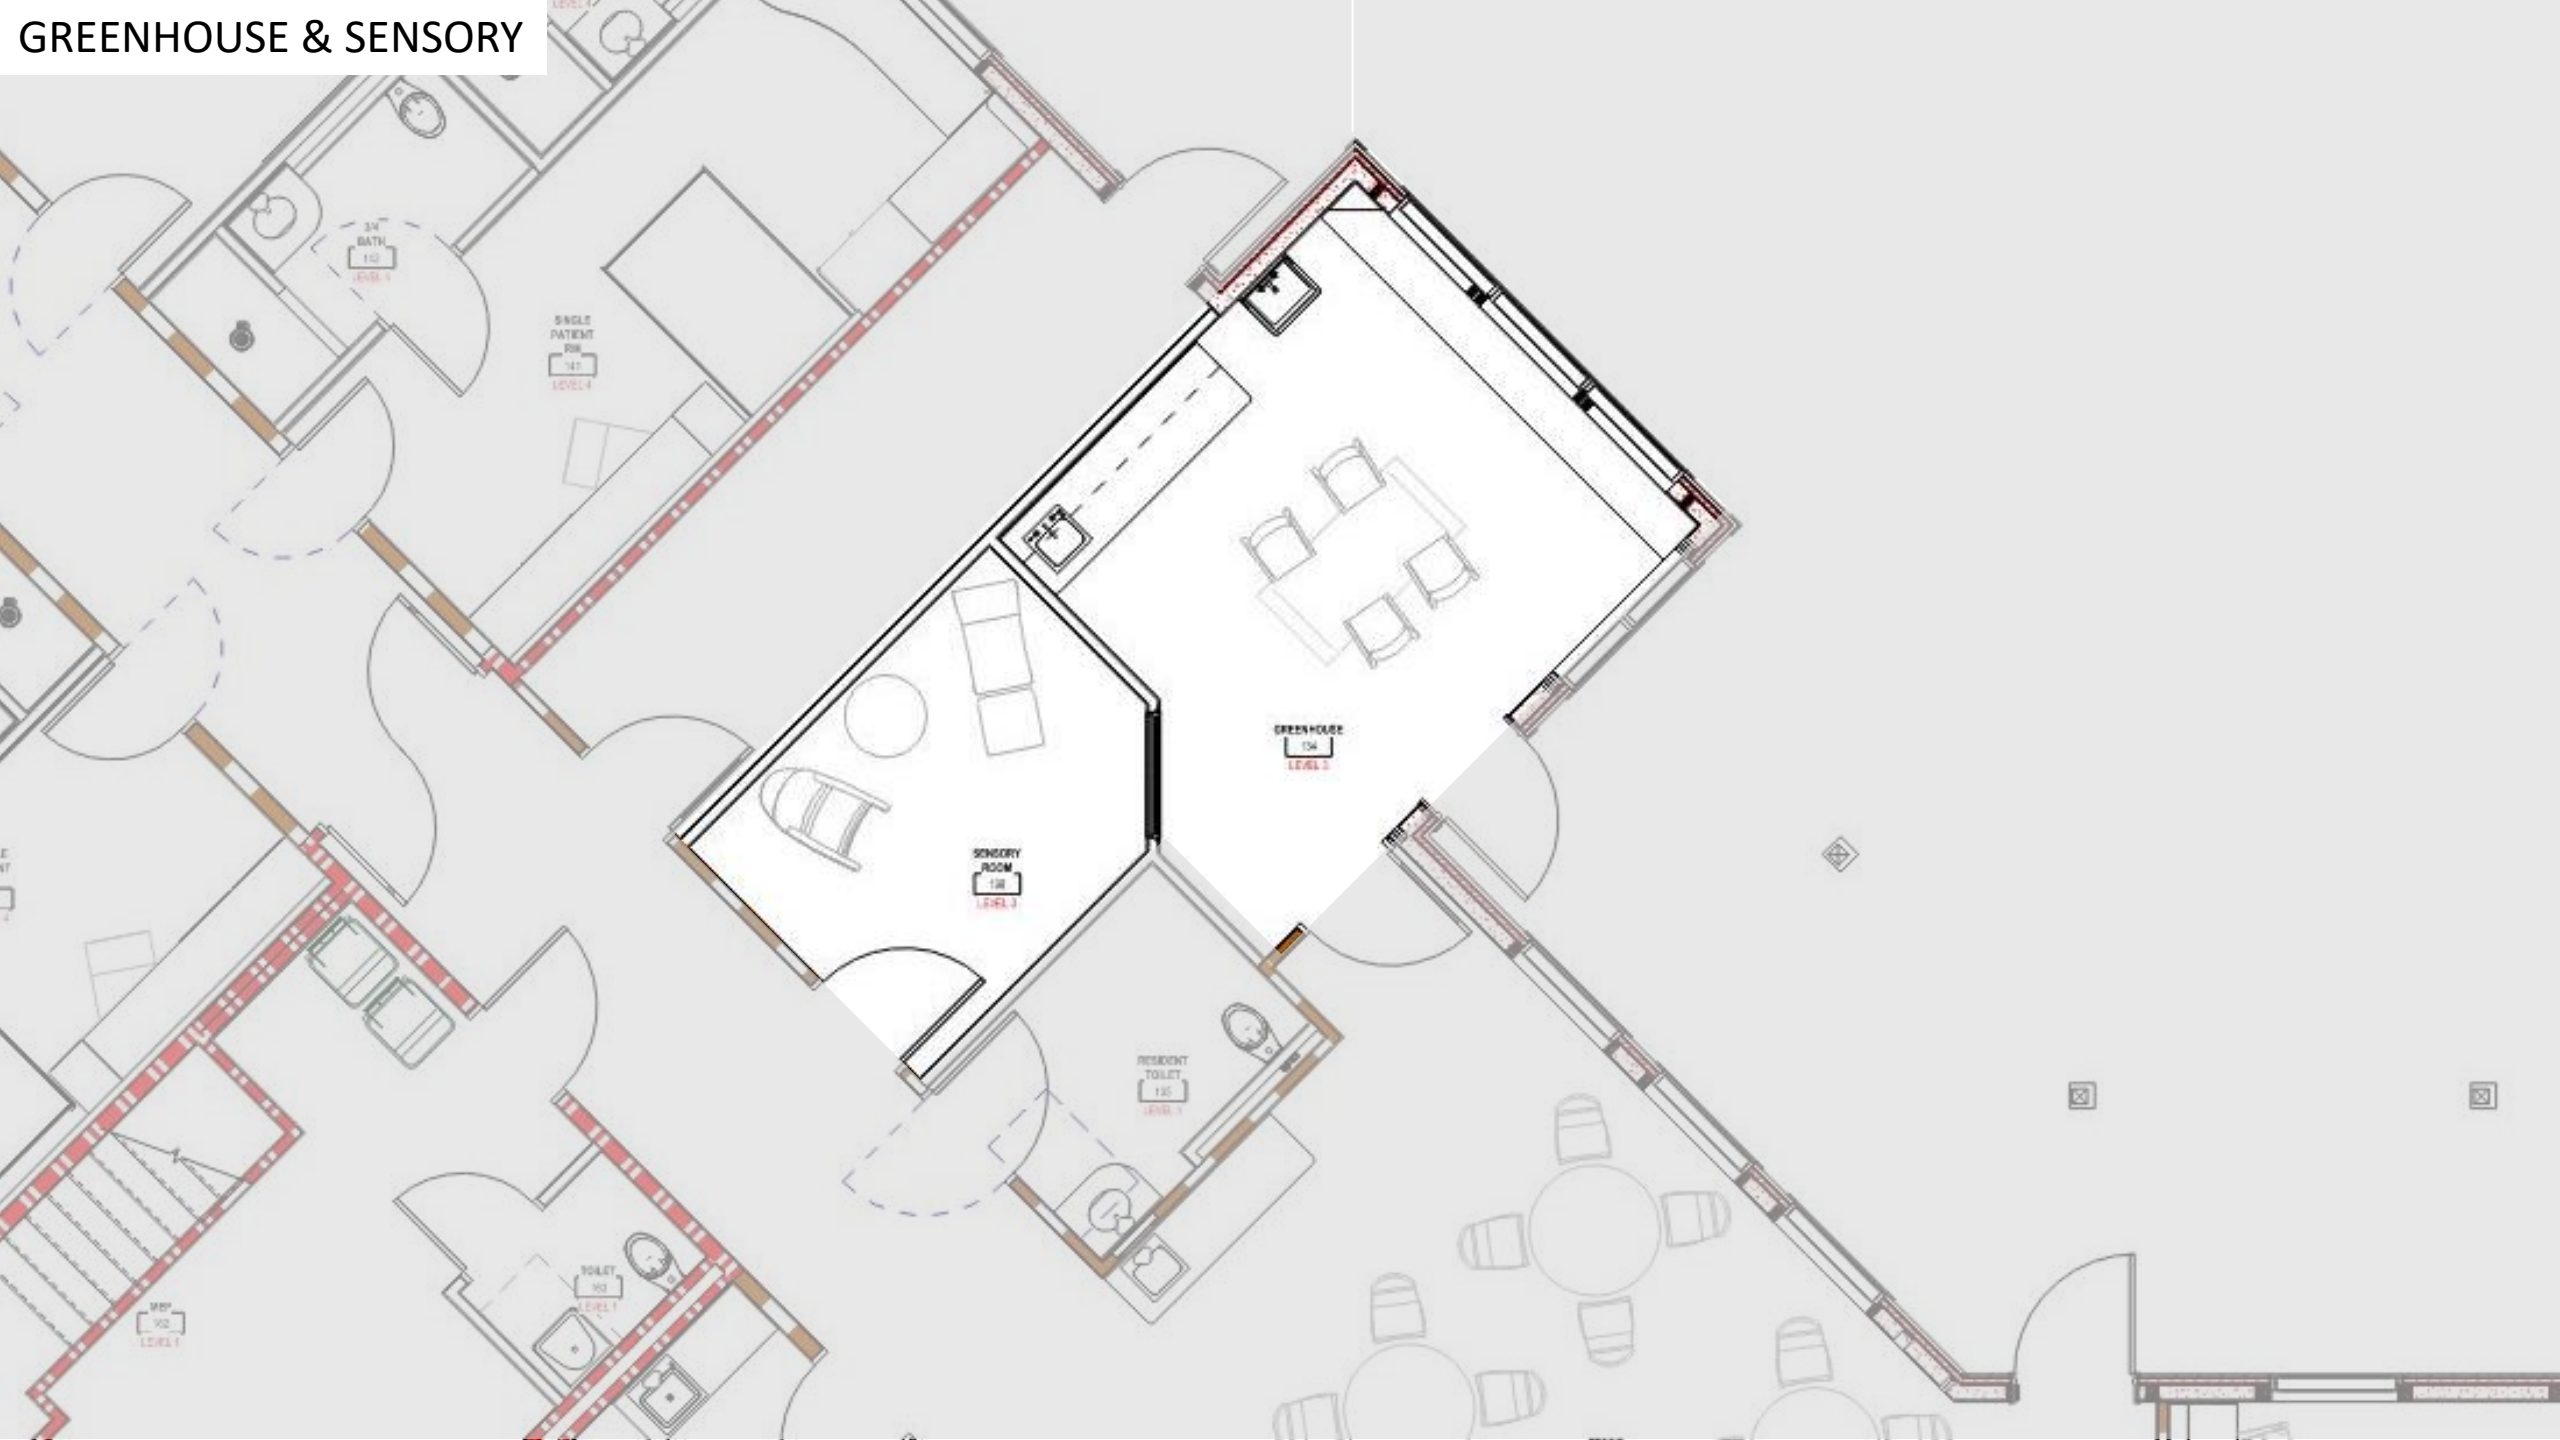

PT-1
PAINT

CHAIR
UPHOLSTERY

TABLE FINISH

SERENITY ROOM PALETTE

ART & ACTIVITY

ART/ACTIVITY & GREENHOUSE PALETTE

GREENHOUSE & SENSORY

WC-1
ACOUSTIC WALLCOVERING

ROCKER
FINISH

TABLE FINISH