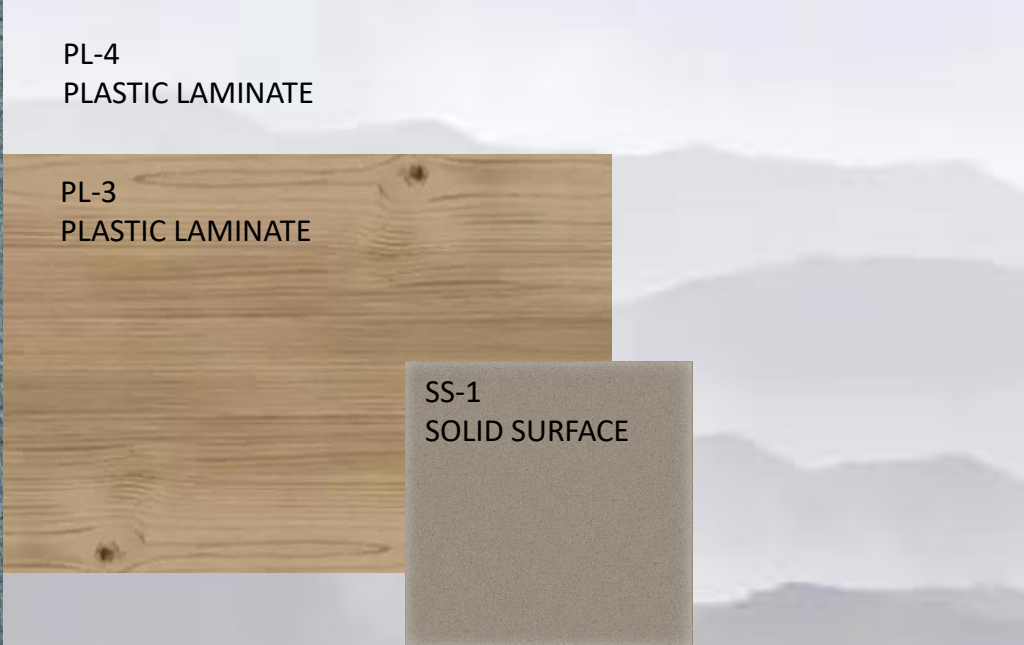

SS-1
SOLID SURFACE

SS-3
SOLID SURFACE

RF-6
SHEET VINYL

WP-2
WALL PROTECTION

FB-1
UPHOLSTERY BENCH
SEAT

FB-2
UPHOLSTERY BENCH
BACK

BEDFRAME FINISH

PT-1
PAINT

PT-3
PAINT

CHAIR UPHOLSTERY OPTION

BEDROOM – PALETTE OPTION BLUE UPHOLSTERY

BEDROOM PALETTE – OPTION CELADON GREEN UPHOLSTERY

BEDROOM PALETTE – OPTION TAN/BLUE UPHOLSTERY

LIVING ROOM

RF-3
WOOD LOOK
LVT

PL-3
PLASTIC LAMINATE