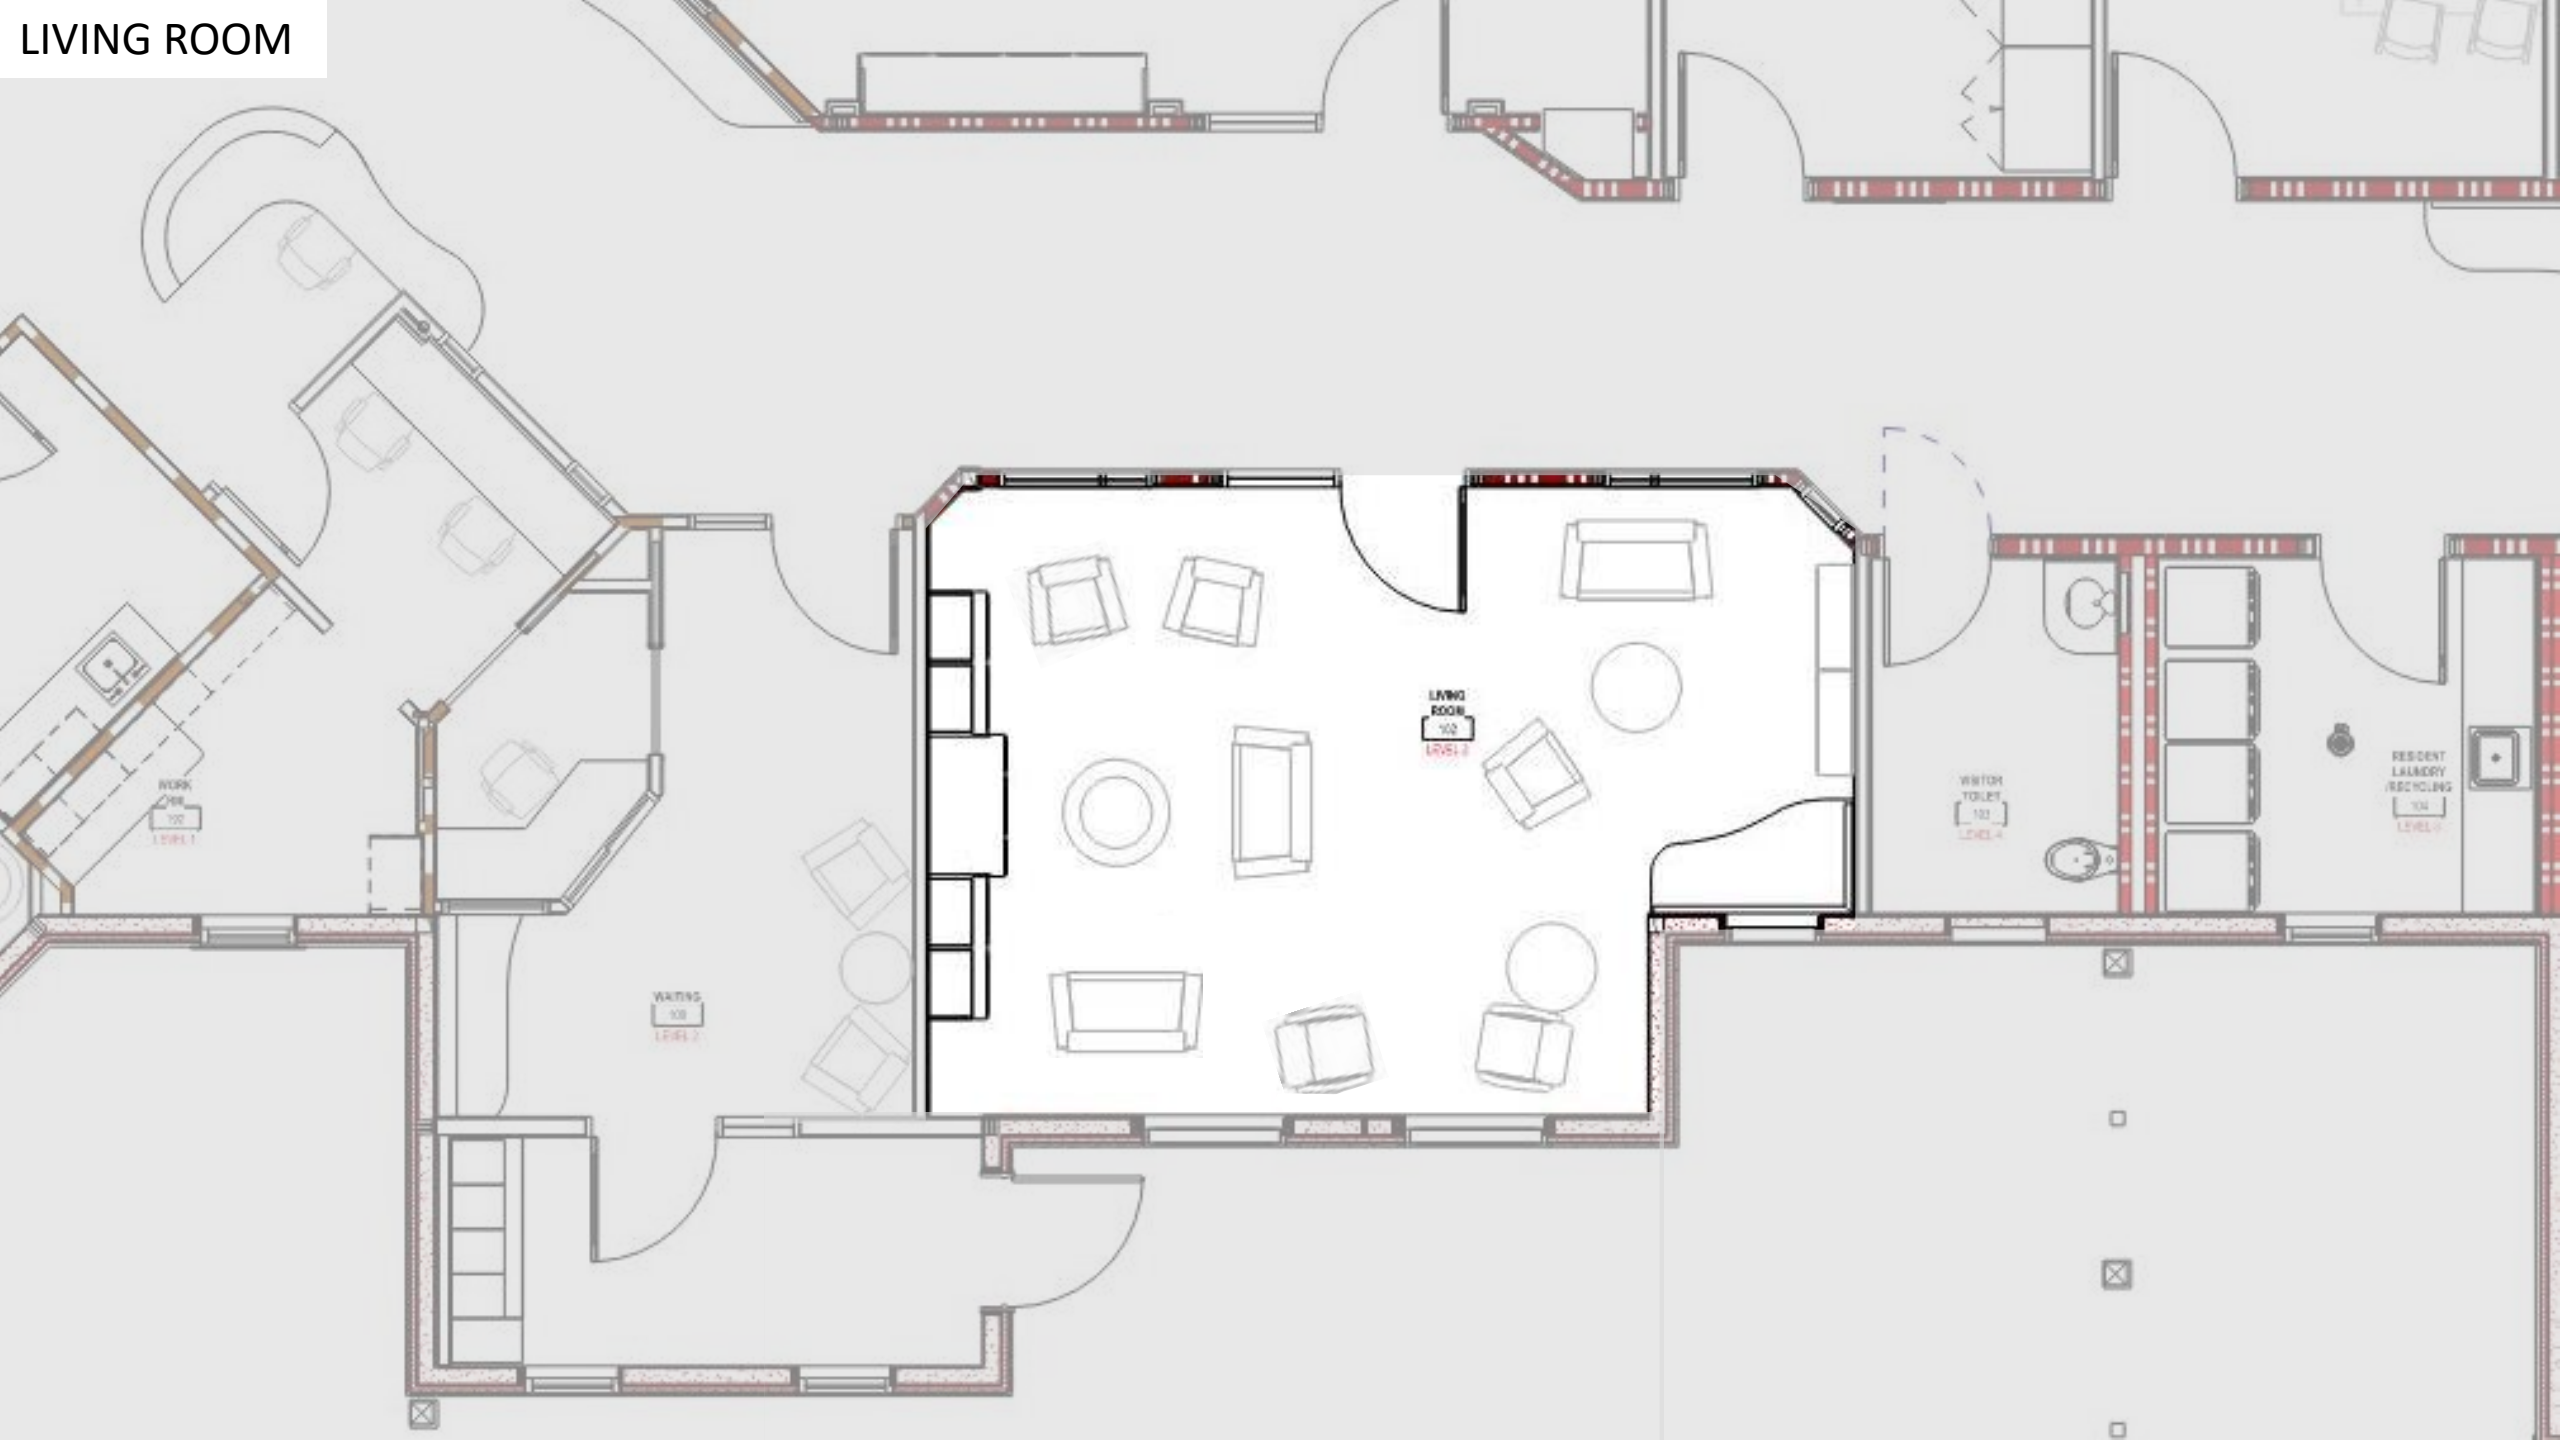

PT-3
PAINT

CHAIR UPHOLSTERY OPTION

BEDROOM – PALETTE OPTION BLUE UPHOLSTERY

BEDROOM PALETTE – OPTION CELADON GREEN UPHOLSTERY

BEDROOM PALETTE – OPTION TAN/BLUE UPHOLSTERY

LIVING ROOM

RF-3
WOOD LOOK
LVT

PL-3
PLASTIC LAMINATE