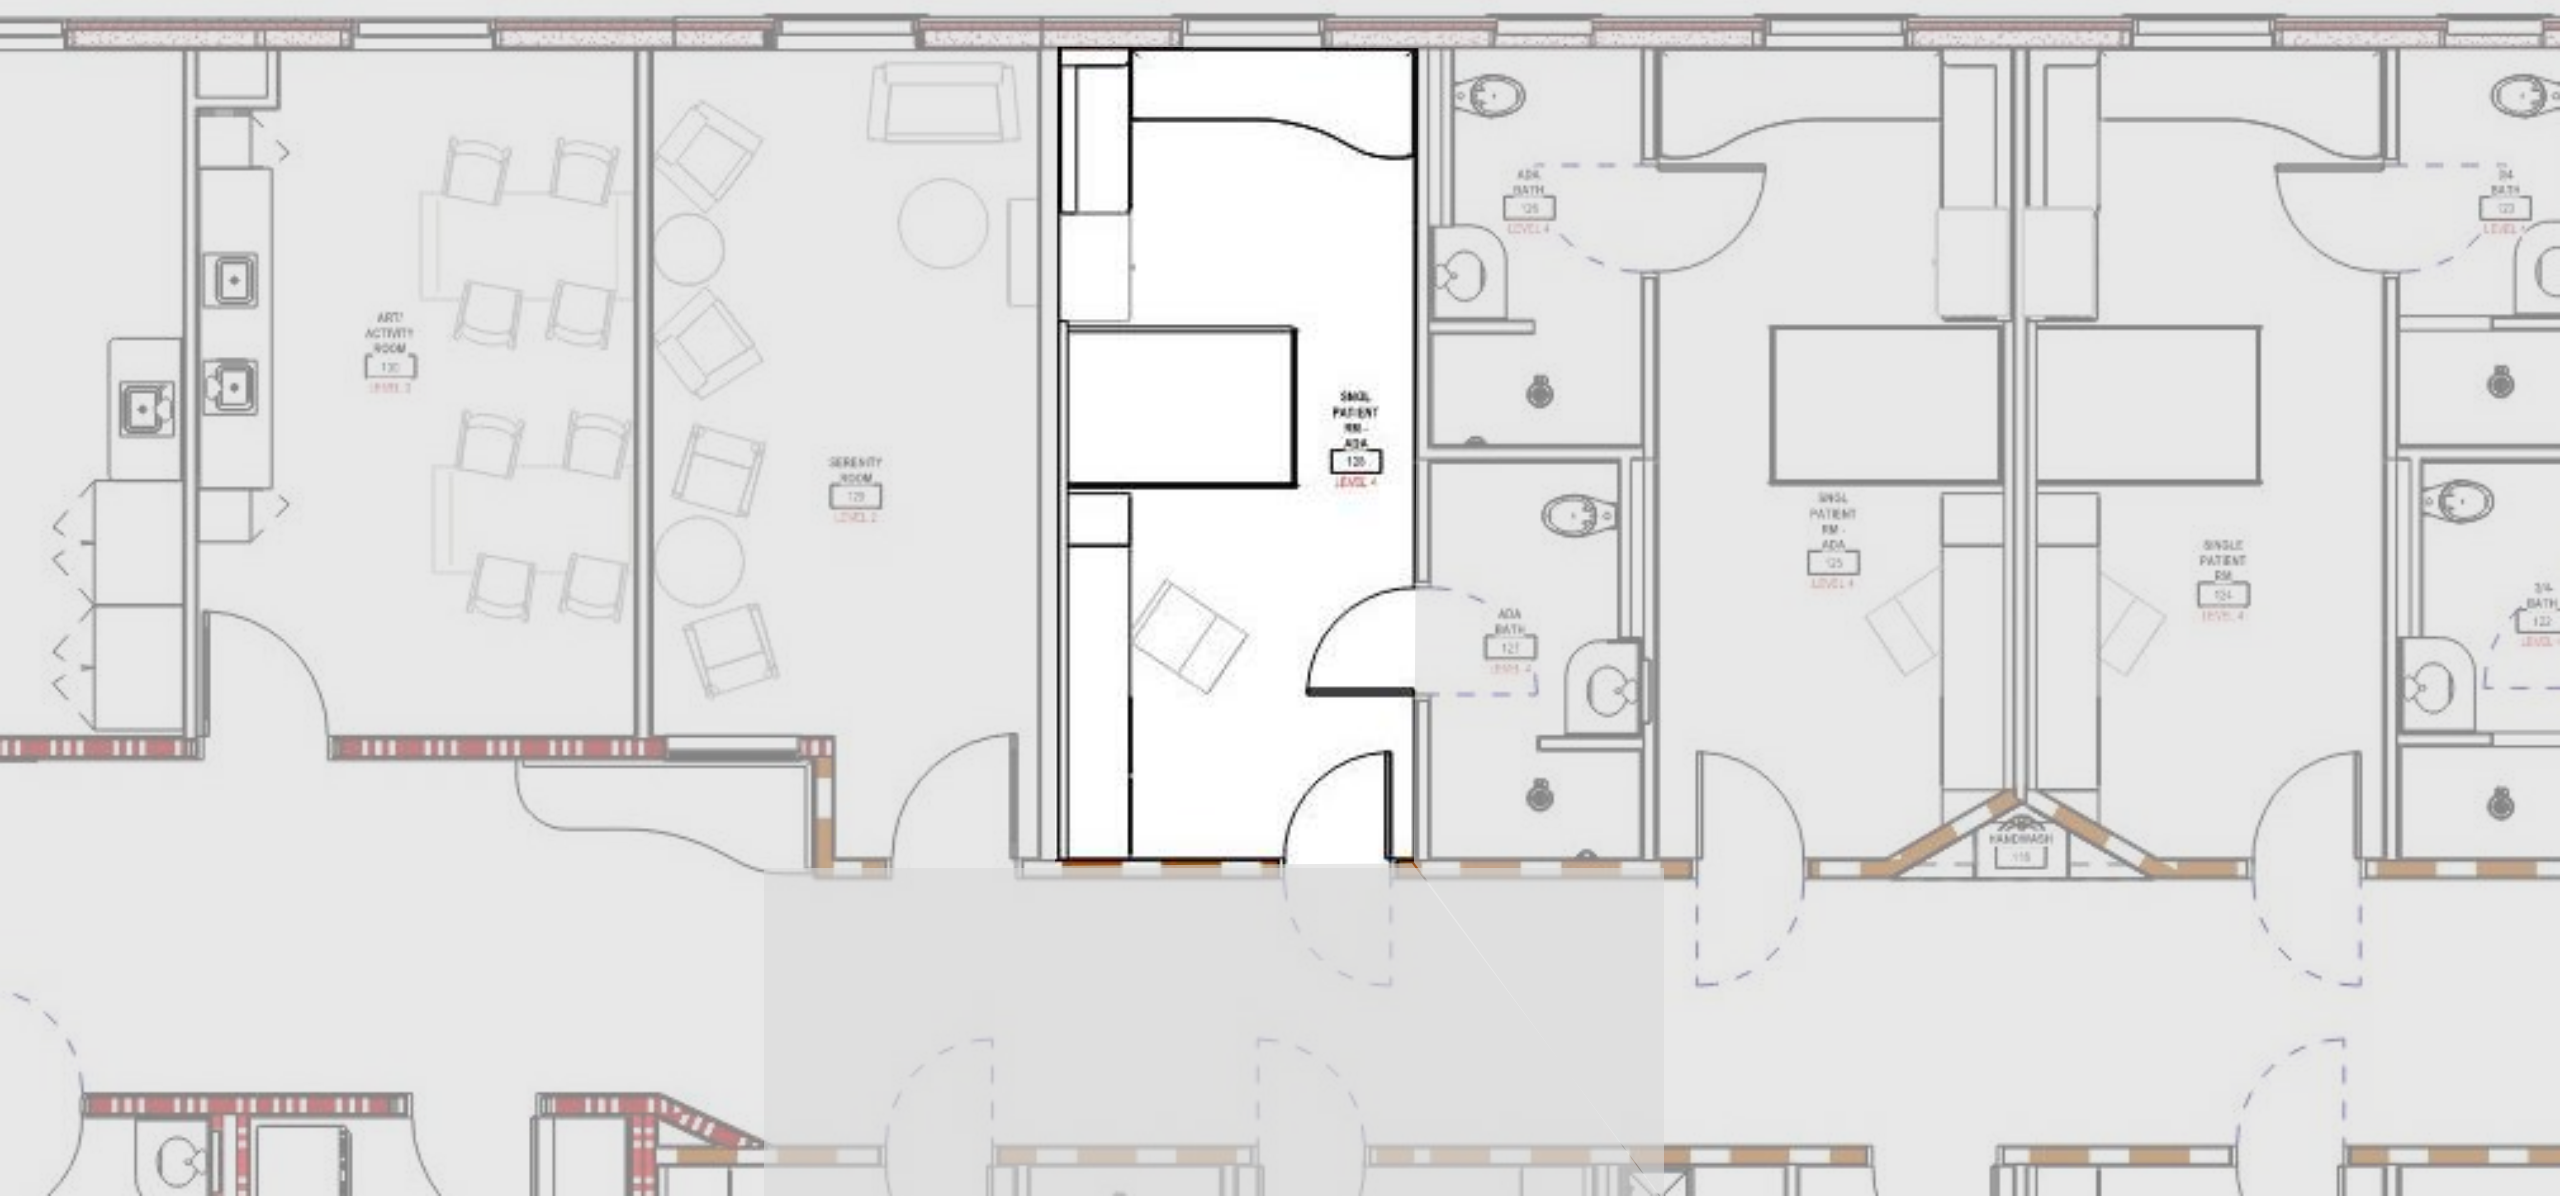

VT DMH Recovery Residence

Furniture & Finishes

February 8th, 2022

LAVALLEE | **BRENSINGER** ARCHITECTS

OVERALL PLAN: NOT TO SCALE

PATIENT BEDROOM

PL-4
PLASTIC LAMINATE

PL-3
PLASTIC LAMINATE