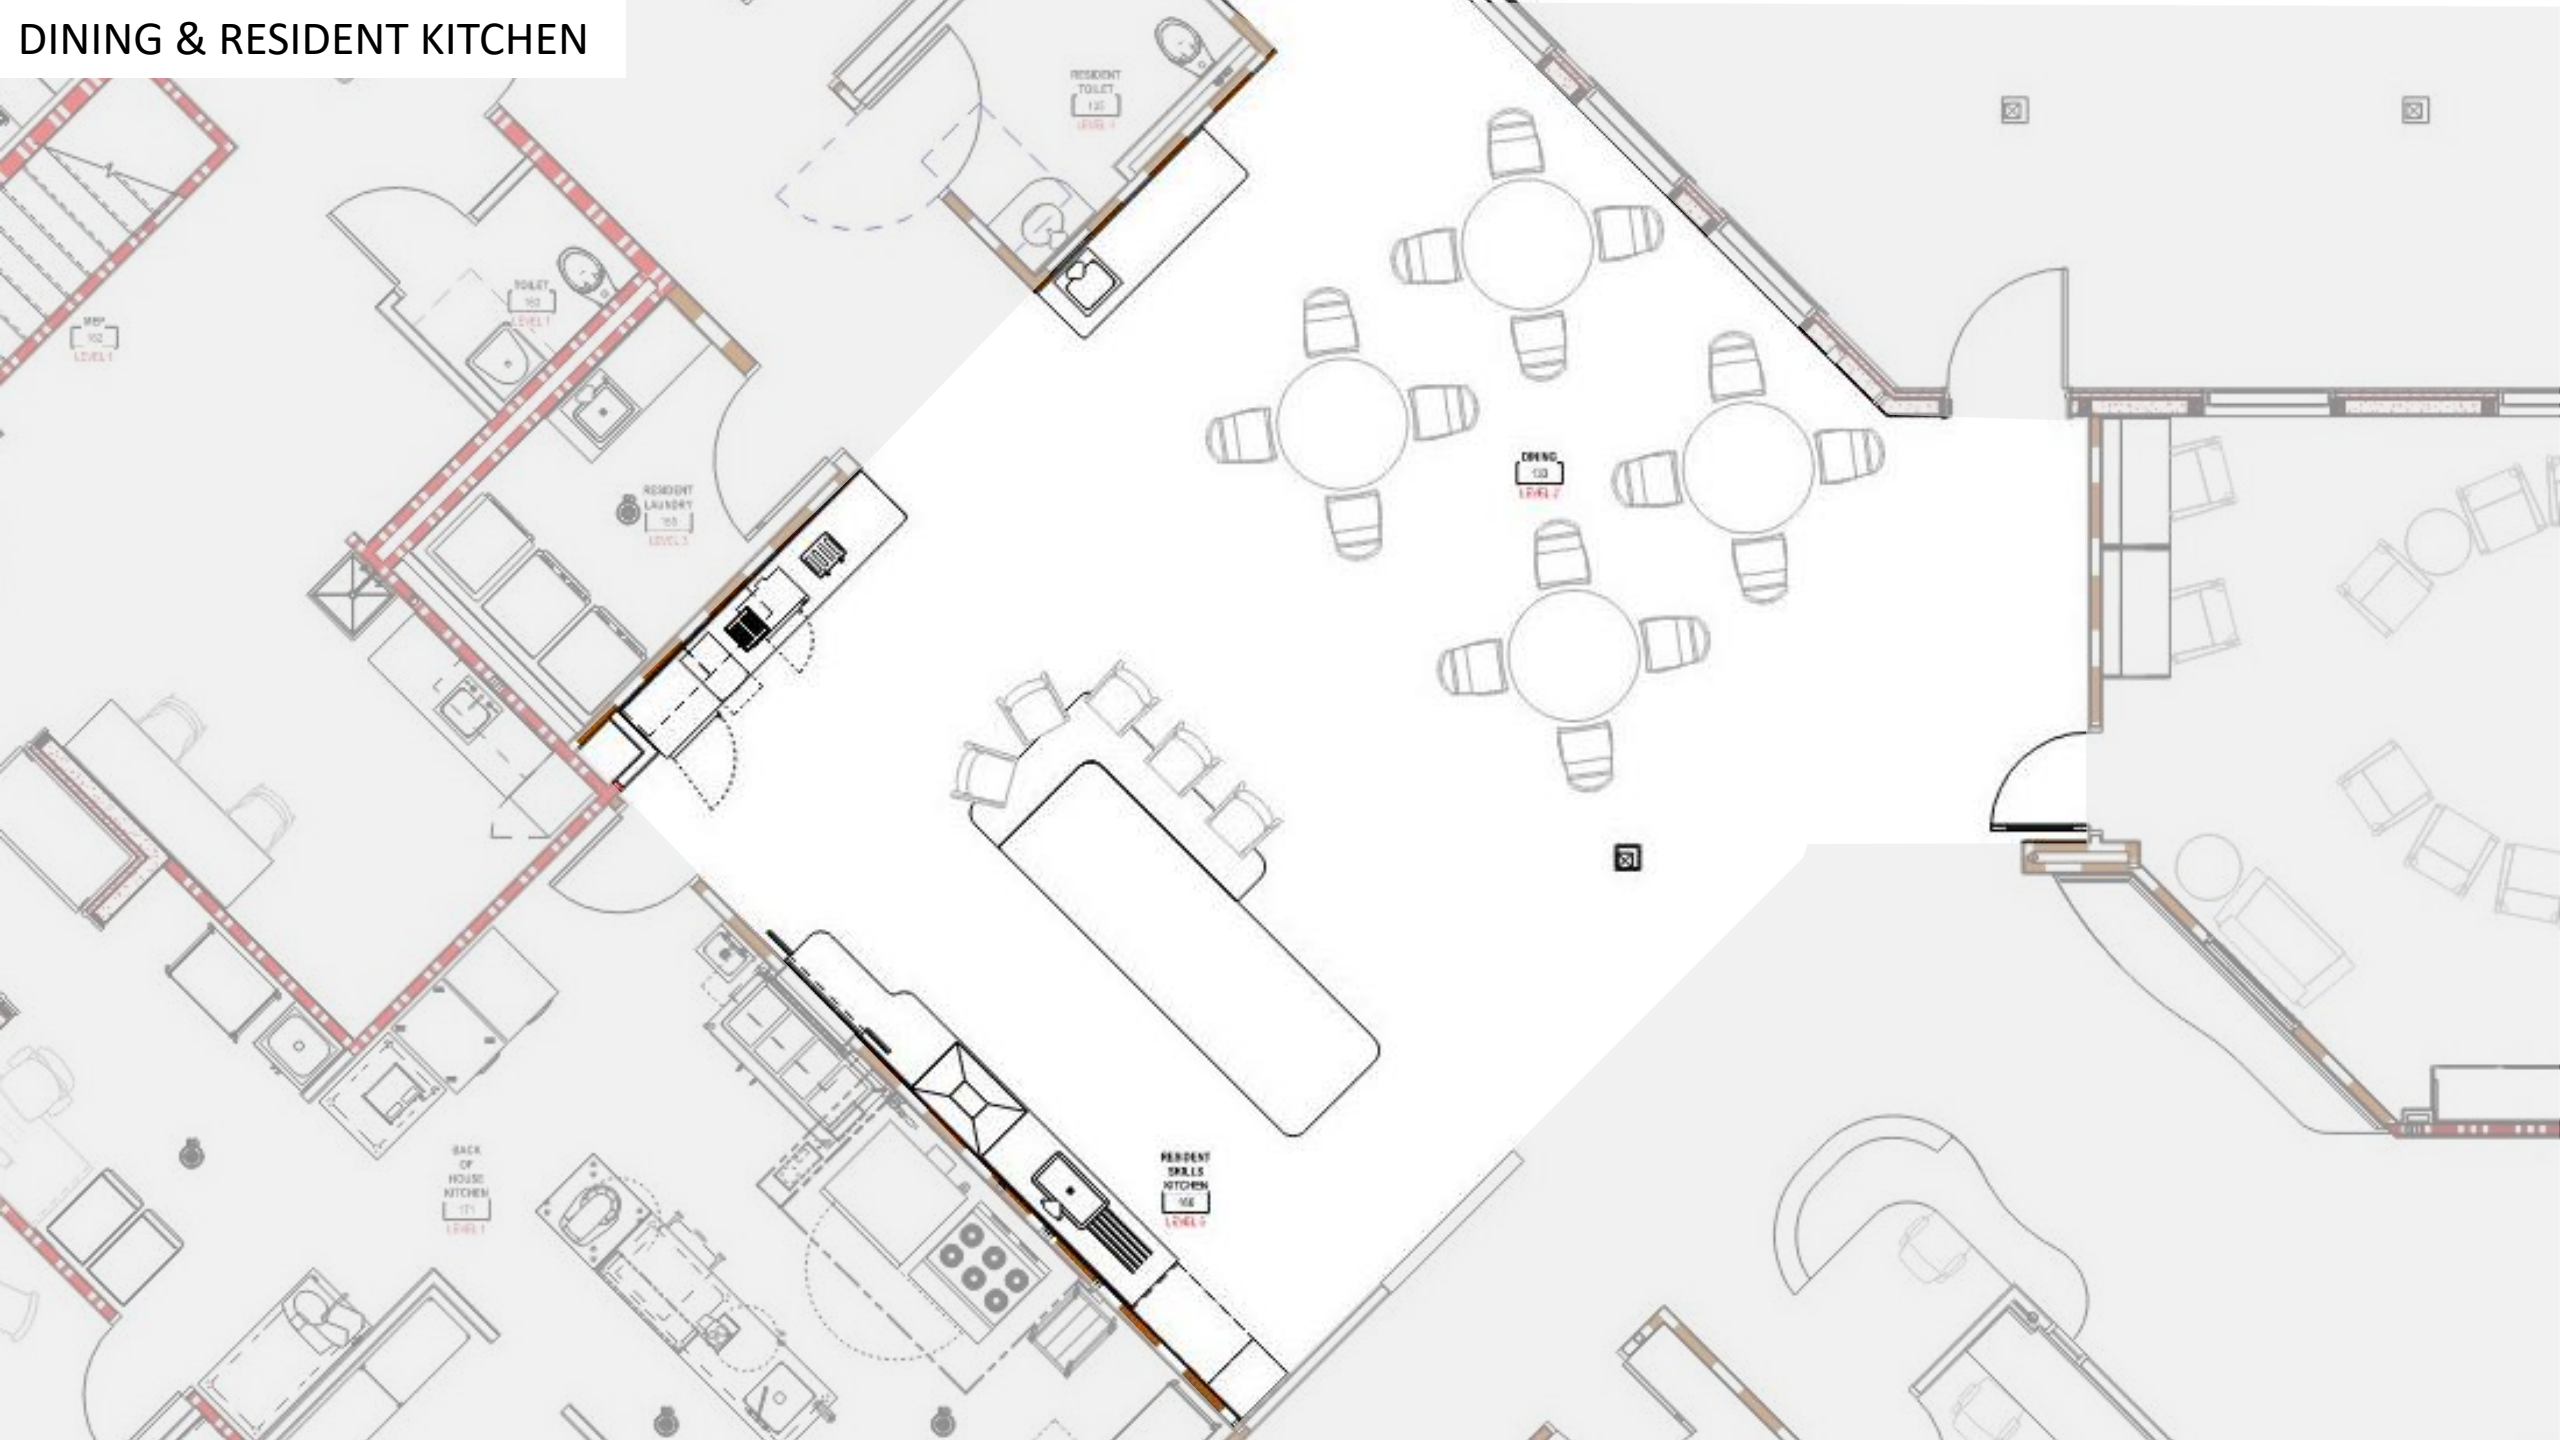

PT-4
PAINT

MULTIPURPOSE ROOM PALETTE

DINING & RESIDENT KITCHEN

RF-3
WOOD LOOK
LVT

PL-2
PLASTIC LAMINATE

DINING CHAIR

CHAIR AT ISLAND

SS-1
SOLID SURFACE