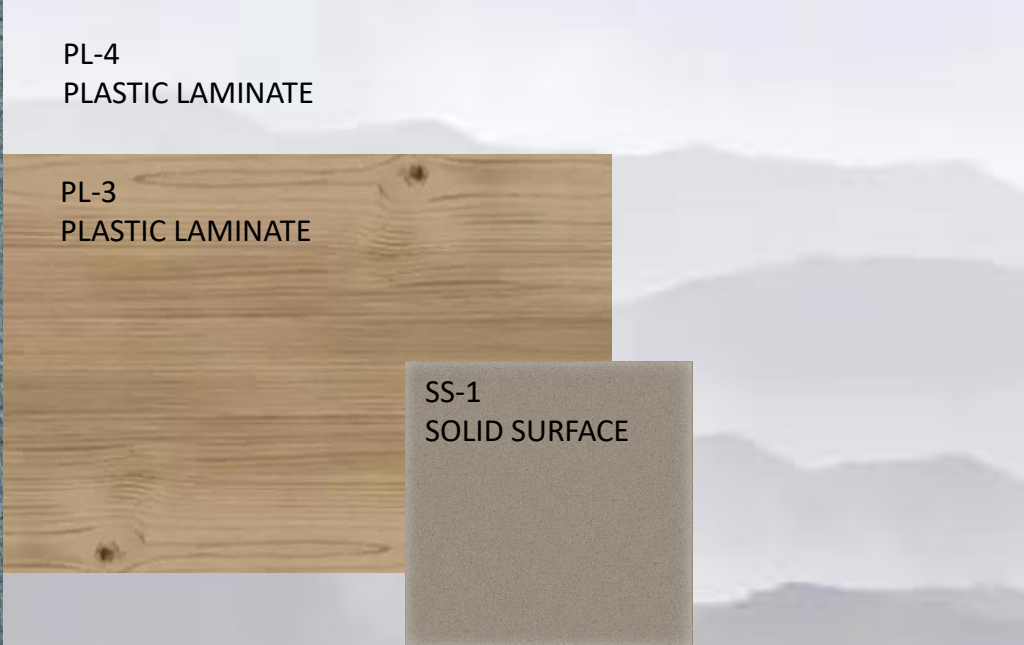

PL-4
PLASTIC LAMINATE